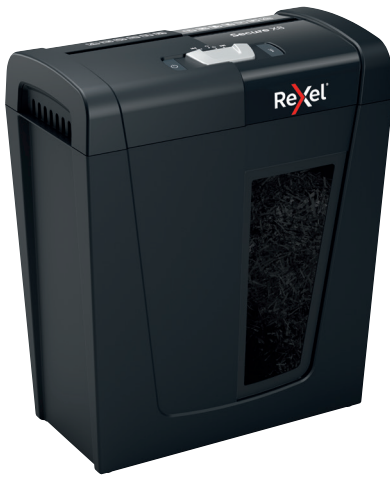

Rexel Secure X8 Cross Cut Paper Shredder P4

Rexel's range of Secure paper shredders are ideal for destroying your personal documents and sensitive information at home. The Secure X8 shredder machine shreds up to 8 sheets of A4 paper (80gsm) in one go through the manual feed slot into P-4 (4x40mm) cross cut pieces. This cross cut shredder is small and compact making it a perfect home shredder for use in a home office; it is also an ideal personal office shredder that fits conveniently under a desk. Designed for light to moderate use with a 14L bin capacity for less frequent emptying.

Features

- Shreds up to 8x A4 sheets (80 gsm) at once
- Cross cut (P-4 DIN security level)
- 14L (125 A4 sheets) bin capacity with a lift off shredder head. Transparent bin window to see when full.
- Quiet shredding <70 dBA
- Shreds staples and paper clips
- 3 minutes continuous run time
- Manual reverse / forward feature
- 2 year warranty, 2 year cutter warranty

Specifications

Code	2020123eu
Color	Black
Dimensions	204 x 355 x 351
Shred Size	4x40mm
Security Level	P-4
Container/collection volume in l	14
Cutting capacity 80 gsm in sheets	8
Weight	4.8